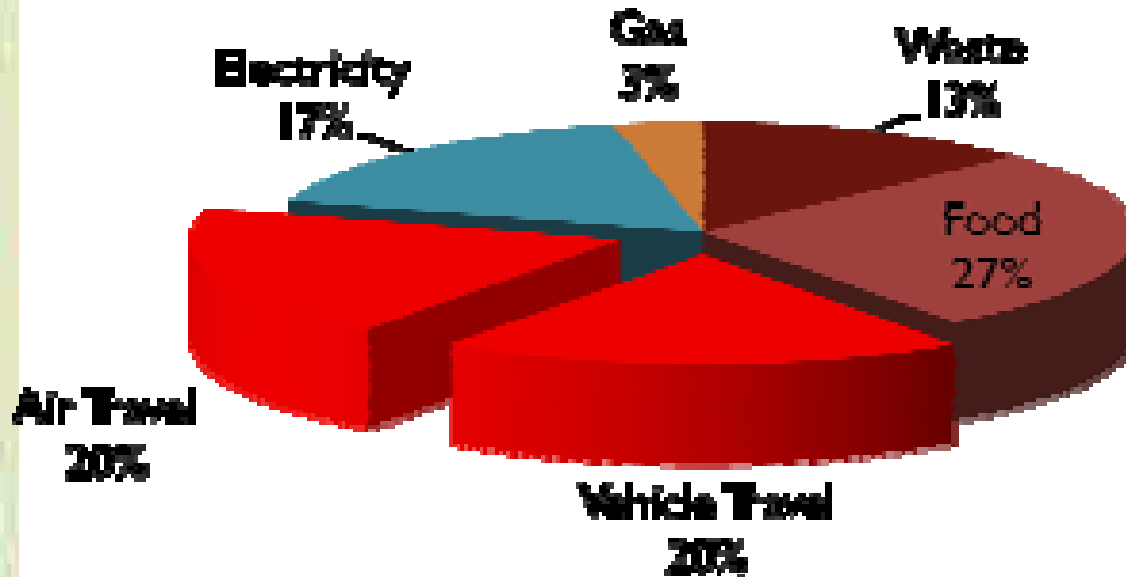

Move Smart

Source of Greenhouse Gas Emissions for a Typical Australian Household

Emissions and Costs of Different Forms of Transport

How to reduce your vehicle travel emissions

- Ride your Bike or Walk
 - Get fit and help save the planet
- Take the Bus
 - The average Perth commuter could save \$7,000 per year!!!
 - Enjoy the chauffeur driven ride to the city
- Car Pool
- Reduce fuel consumption of your car