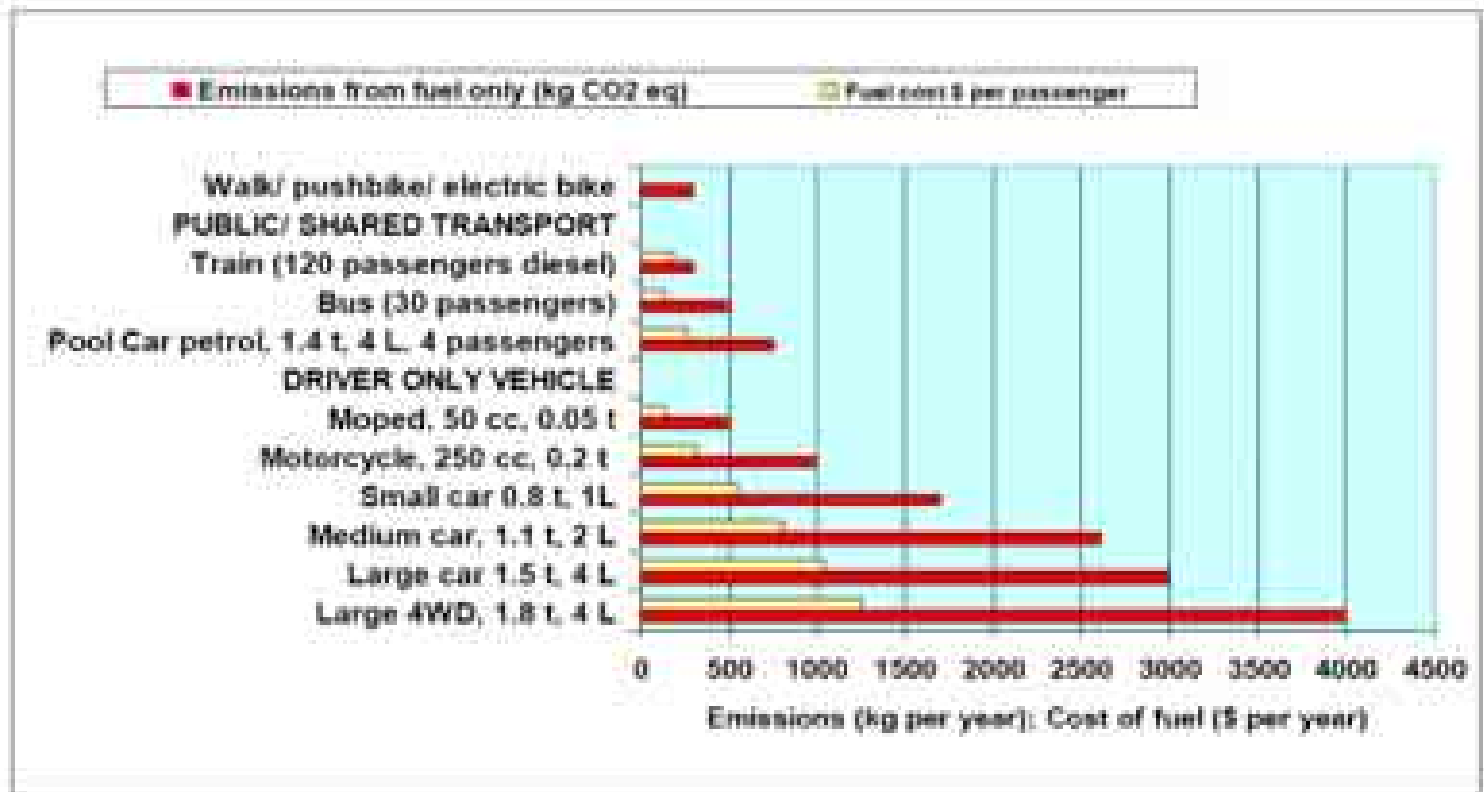

Move Smart

Source of Greenhouse Gas Emissions for a Typical Australian Household

Emissions and Costs of Different Forms of Transport

How to reduce your vehicle travel emissions

- Ride your Bike or Walk
 - Get fit and help save the planet
- Take the Bus
 - The average Perth commuter could save \$7,000 per year!!!
 - Enjoy the chauffeur driven ride to the city
- Car Pool
- Reduce fuel consumption of your car